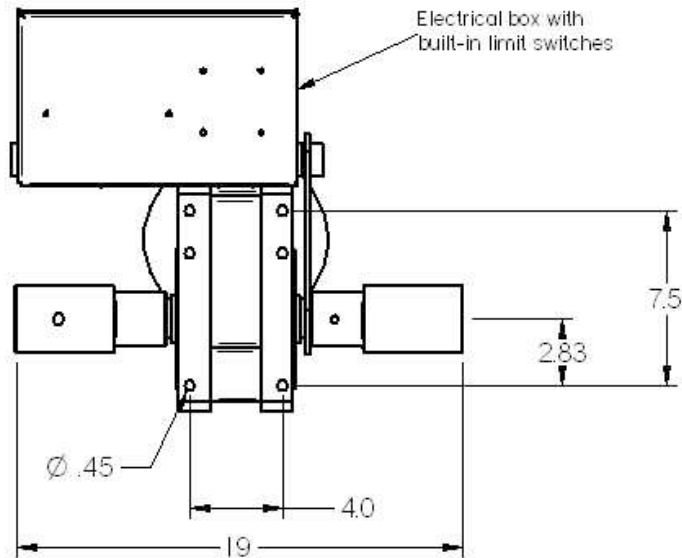

1 HP  
120/240 volt single  
phase motor

Electrical box with  
built-in limit switches

TORK WINCH INC.

Dimensions in  
inches

TSI400 Winch

Dwg: TSI400-01

October 27/05