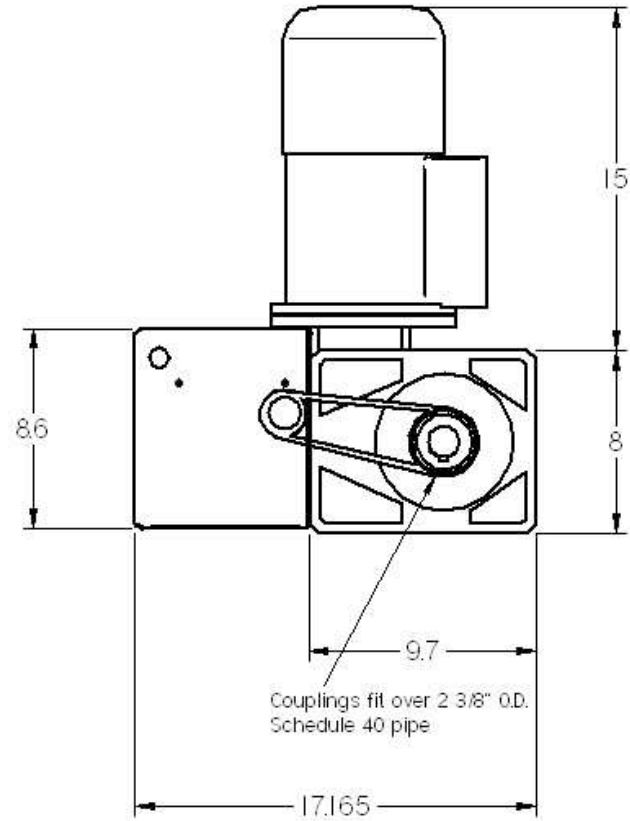

1 HP  
120/240 volt single  
phase motor

Electrical box with  
built-in limit switches

TORK WINCH INC.

Dimensions in  
inches

TSI400 Winch

Dwg: TSI400-01

October 27/05