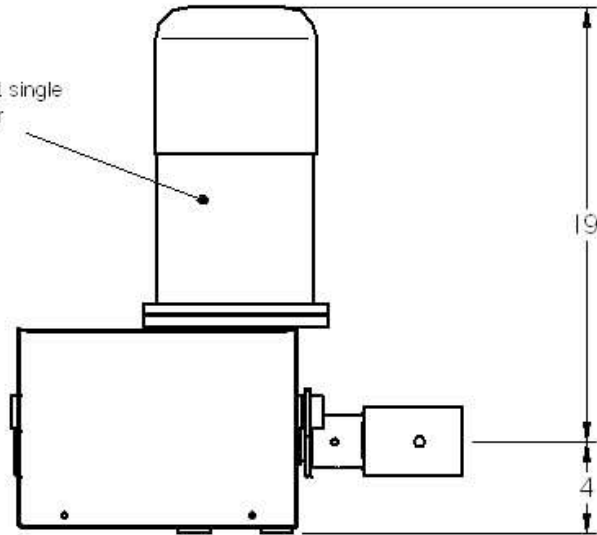

1 HP  
120/240 volt single  
phase motor

Electrical box with  
built-in limit switches

TORK WINCH INC.

Dimensions in  
inches

TSI400 Winch

Dwg: TSI400-01

October 27/05