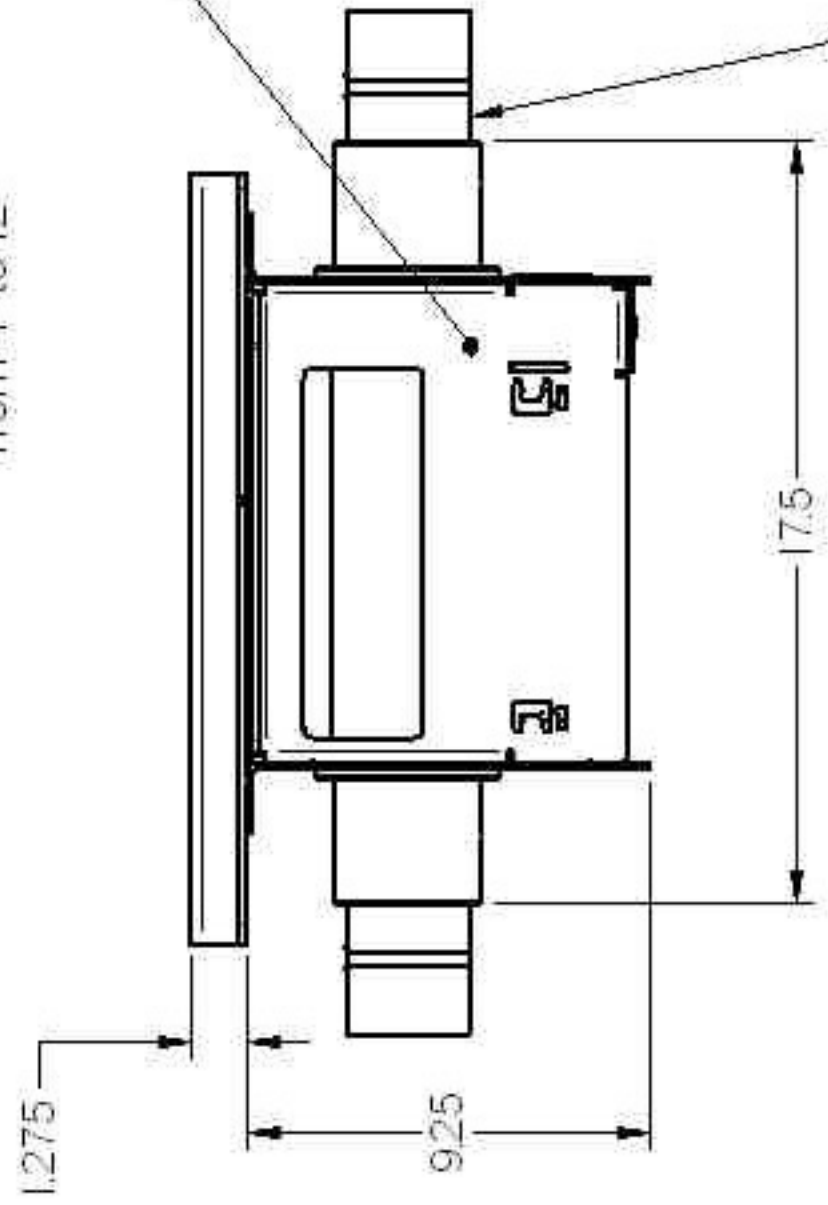

clamps (not shown) adjustable from 4" to 12"

shown with optional couplings inserted

TORK WINCH INC.	
	<i>PS500 PosiSpool</i>
	<i>500PC Pipe Couplings</i>
<i>Mar 27/05</i>	<i>500MK Mounting Kit</i>