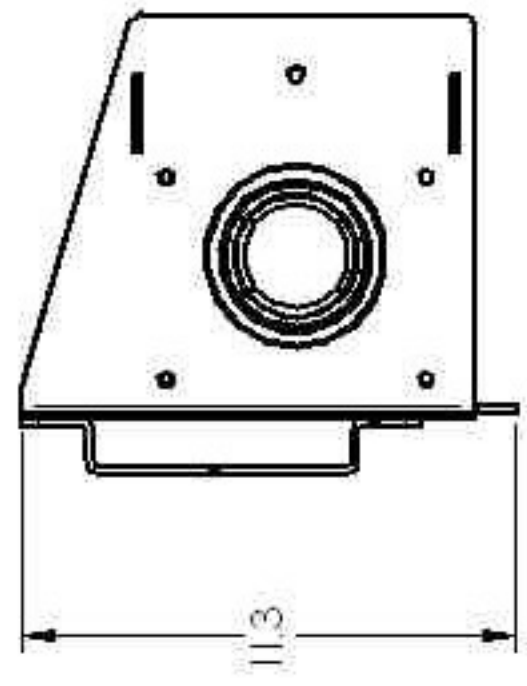

clamps (not shown) adjustable from 4" to 12"

shown with optional couplings inserted

TORK WINCH INC.	
	<i>PS500 PosiSpool</i>
	<i>500PC Pipe Couplings</i>
<i>Mar 27/05</i>	<i>500MK Mounting Kit</i>